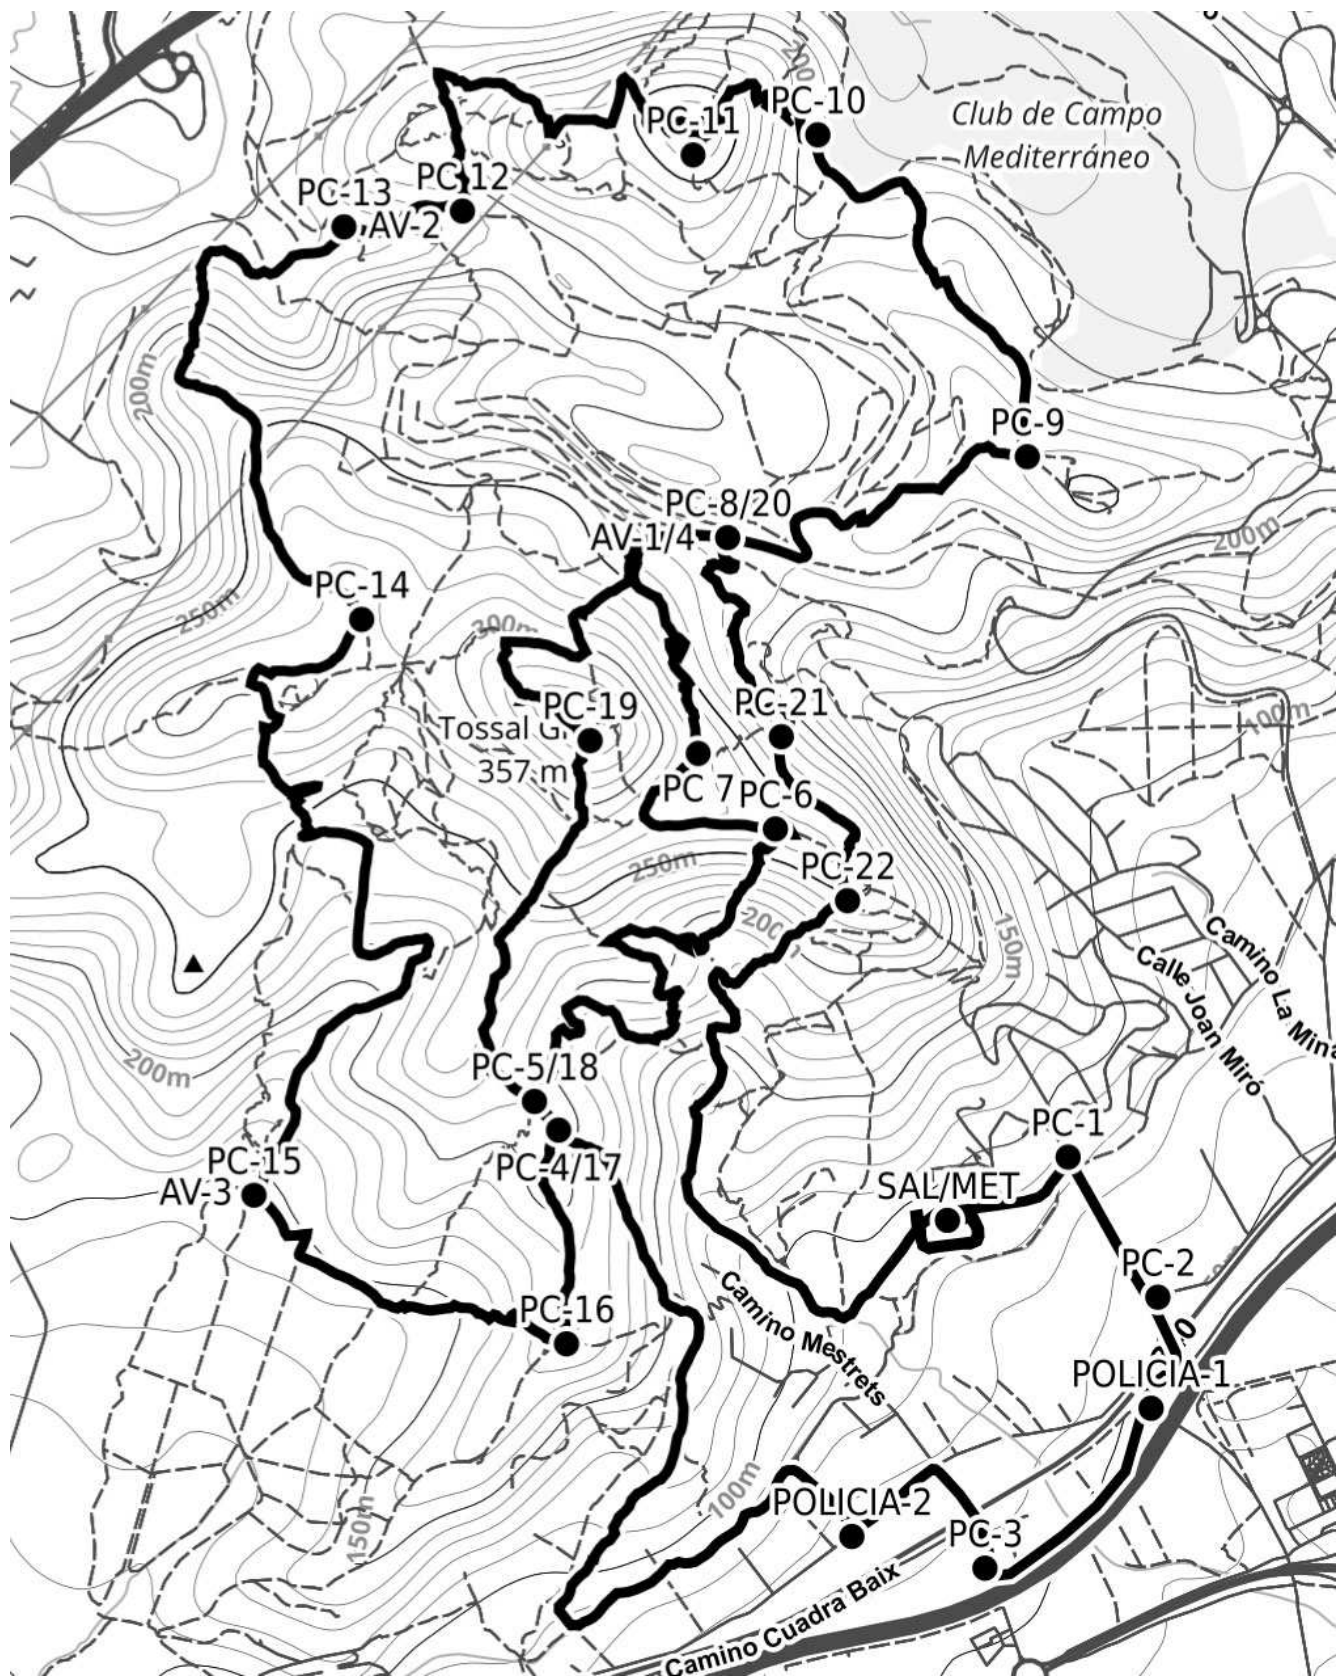

Tracks Tombatossals 21K: <https://www.gpsies.com/map.do?fileId=kofbegxbdxqzlj0>